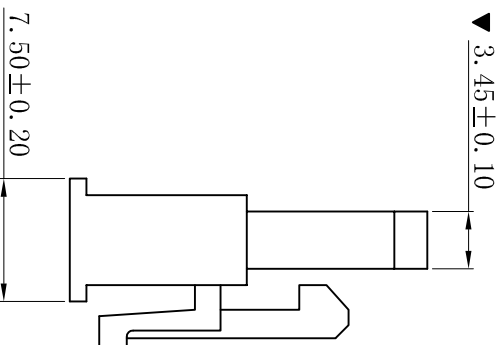

RoHS

- SPECIFICATIONS
- Voltage rating: 600V AC, DC
- Current rating: 7A, AC, DC
- Withstanding Voltage: 1500V AC/minute
- Insulation resistance: 1000MΩ min
- Temperature range: -25° C~+85° C
- HOUSING
- Part No. : H4201G-1x03P
- Poles: 03P
- Housing Material: PA66 UL94V-2
- Mates With: H4202 dual row receptacle
- Use With: T4202 Terminal
- The Dimension Marked “▼” Must Be Recorded

XYDZ® 东莞市祥运连接器有限公司
 Dongguan XiangYun Connectors CO., Ltd

一般公差 GENERAL TOLERANCE:	0±0.30 .0±0.25 .00±0.20 .000±0.05
绘图/DR	PP, Duow
审核/CHECK	陈雄军
批准/APPRO	胡 进
日期/DATE	2019-07-03

投影法 Projection	第一角法
单位 Unit	MM
比例/Scale	1:1
大小/Size	A4
页码/SHEET	1/1
版本/Rev	B

品名 (PART NAME)	Molex 4.20mm 特殊高凸 Male Housing Connector Series
料号 (PART NO)	H4201G-1x03P
状态码	C

更新图面	2019-07-03	PP, Duow
新版本	2019-04-23	PP, Duow
说明 DESCRIPTION	日期 DATE	承认 APPRO.

版次 REV.	1	2	3	4	5	6	7	8	9	10
------------	---	---	---	---	---	---	---	---	---	----