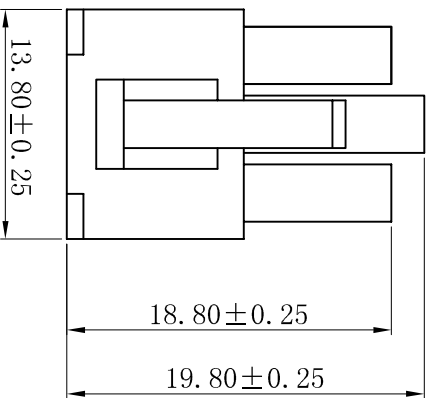

RoHS

- SPECIFICATIONS
- Voltage rating: 600V AC, DC
- Current rating: 7A, AC, DC
- Withstanding Voltage: 1500V AC/minute
- Insulation resistance: 1000MΩ min
- Temperature range: -25° C~+85° C
- HOUSING
- Part No. : H4201G-1x03P
- Poles: 03P
- Housing Material: PA66 UL94V-2
- Mates With: H4202 dual row receptacle
- Use With: T4202 Terminal
- The Dimension Marked “▼” Must Be Recorded

XYDZ® 东莞市祥运连接器有限公司
 Dongguan XiangYun Connectors CO., Ltd

一般公差 GENERAL TOLERANCE:	0±0.30 .0±0.25 .00±0.20 .000±0.05
绘图/DR	PP, Duow
审核/CHECK	陈雄军
批准/APPRO	胡 进
日期/DATE	2019-07-03

投影法 Projection	第一角法
单位 Unit	MM
比例/Scale	1:1
大小/Size	A4
页码/SHEET	1/1
版本/Rev	B

品名 (PART NAME)	Molex 4.20mm 特殊高凸 Male Housing Connector Series
料号 (PART NO)	H4201G-1x03P
状态码	C

更新图面	2019-07-03	PP, Duow
新版本	2019-04-23	PP, Duow
说明 DESCRIPTION	日期 DATE	承认 APPRO.

版次 REV.	1	2	3	4	5	6	7	8	9	10
------------	---	---	---	---	---	---	---	---	---	----