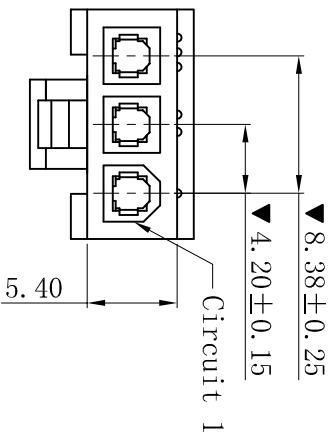

RoHS

- SPECIFICATIONS
- Voltage rating: 600V AC, DC
- Current rating: 7A, AC, DC
- Withstanding Voltage: 1500V AC/minute
- Insulation resistance: 1000MΩ min
- Temperature range: -25° C~+85° C
- HOUSING
- Part No. : H4201G-1x03P
- Poles: 03P
- Housing Material: PA66 UL94V-2
- Mates With: H4202 dual row receptacle
- Use With: T4202 Terminal
- The Dimension Marked “▼” Must Be Recorded

XYDZ® 东莞市祥运连接器有限公司
 Dongguan XiangYun Connectors CO., Ltd

一般公差 GENERAL TOLERANCE:	0±0.30 .0±0.25 .00±0.20 .000±0.05
绘图/DR	PP, Duow
审核/CHECK	陈雄军
批准/APPRO	胡 进
日期/DATE	2019-07-03

投影法 Projection	第一角法
单位 Unit	MM
比例/Scale	1:1
大小/Size	A4
页码/SHEET	1/1
版本/Rev	B

品名 (PART NAME)	Molex 4.20mm 特殊高凸 Male Housing Connector Series
料号 (PART NO)	H4201G-1x03P
状态码	C

更新图面	2019-07-03	PP, Duow
新版本	2019-04-23	PP, Duow
说明 DESCRIPTION	日期 DATE	承认 APPRO.

版次 REV.	1	2	3	4	5	6	7	8	9	10
------------	---	---	---	---	---	---	---	---	---	----