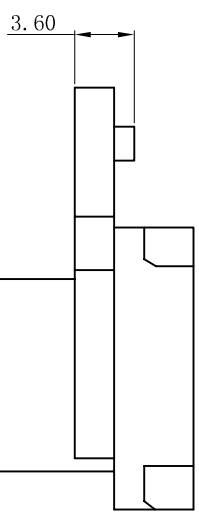

RoHS

- SPECIFICATIONS
- Voltage rating: 250V AC, DC
 - Current rating: 5A, AC, DC
 - Withstanding Voltage: 1500V AC/minute
 - Insulation resistance: 1000MΩ min
 - Temperature range: -25° C~+85° C
- HOUSING
- Part No. : H3000-2xNP
 - Poles : 02-24P
 - Housing Material : PA66 UL94V-2 Black
 - The Dimension Marked “▼” Must Be Recorded

Poles	Dimensions (mm)			
	A	B	C	D
2x02	22.84	3.00	14.85	20.85
2x03	25.84	6.00	17.85	23.85
2x04	28.84	9.00	20.85	26.85
2x05	31.84	12.00	23.85	29.85
2x06	34.84	15.00	26.85	32.85
2x07	37.84	18.00	29.85	35.85
2x08	40.84	21.00	32.85	38.85
2x09	43.84	24.00	35.85	41.85
2x10	46.84	27.00	38.85	44.85
2x11	49.84	30.00	41.85	47.85
2x12	52.84	33.00	44.85	50.85

版次 REV.	说明 DESCRIPTION	日期 DATE	承认 APPRO.
1			

投影法 Projection	品名 (PART NAME)	料号 (PART NO)	状态码
第一角 1:1	Molex 3.00mm Female 喇叭口 Housing Connector Series	H3000-2xNP	C
单位 Unit	大小/Size	页码/Sheet	
MM	A4	1/1	
版本/Rev			
D			