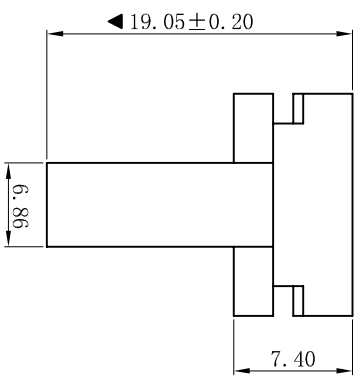

RoHS

- SPECIFICATIONS
- Voltage rating: 250V AC, DC
 - Current rating: 5A, AC, DC
 - Withstanding Voltage: 1500V AC/minute
 - Insulation resistance: 1000MΩ min
 - Temperature range: -25° C~+85° C
- HOUSING
- Part No. : H3000-2xNP
 - Poles : 02-24P
 - Housing Material : PA66 UL94V-2 Black
 - The Dimension Marked “▼” Must Be Recorded

Poles	Dimensions (mm)			
	A	B	C	D
2x02	22.84	3.00	14.85	20.85
2x03	25.84	6.00	17.85	23.85
2x04	28.84	9.00	20.85	26.85
2x05	31.84	12.00	23.85	29.85
2x06	34.84	15.00	26.85	32.85
2x07	37.84	18.00	29.85	35.85
2x08	40.84	21.00	32.85	38.85
2x09	43.84	24.00	35.85	41.85
2x10	46.84	27.00	38.85	44.85
2x11	49.84	30.00	41.85	47.85
2x12	52.84	33.00	44.85	50.85

版次 REV.	说明 DESCRIPTION	日期 DATE	承认 APPRO.
1			

投影法 Projection	品名 (PART NAME)	料号 (PART NO)	状态码
第一角 1:1	Molex 3.00mm Female 喇叭口 Housing Connector Series	H3000-2xNP	C
单位 Unit	大小/Size	页码/Sheet	
MM	A4	1/1	
版本/Rev			
D			