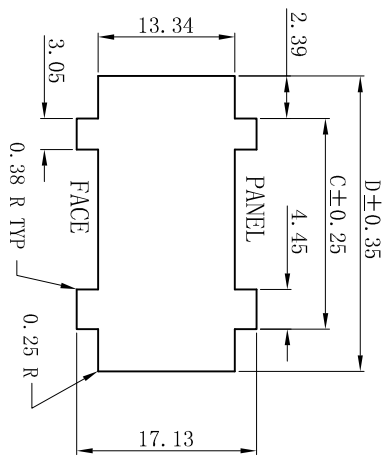

RoHS

- SPECIFICATIONS
- Voltage rating: 250V AC, DC
 - Current rating: 5A, AC, DC
 - Withstanding Voltage: 1500V AC/minute
 - Insulation resistance: 1000MΩ min
 - Temperature range: -25° C~+85° C
- HOUSING
- Part No. : H3000-2xNP
 - Poles : 02-24P
 - Housing Material : PA66 UL94V-2 Black
 - The Dimension Marked “▼” Must Be Recorded

Poles	Dimensions (mm)			
	A	B	C	D
2x02	22.84	3.00	14.85	20.85
2x03	25.84	6.00	17.85	23.85
2x04	28.84	9.00	20.85	26.85
2x05	31.84	12.00	23.85	29.85
2x06	34.84	15.00	26.85	32.85
2x07	37.84	18.00	29.85	35.85
2x08	40.84	21.00	32.85	38.85
2x09	43.84	24.00	35.85	41.85
2x10	46.84	27.00	38.85	44.85
2x11	49.84	30.00	41.85	47.85
2x12	52.84	33.00	44.85	50.85

版次 REV.	说明 DESCRIPTION	日期 DATE	承认 APPRO.
1			

投影法 Projection	品名 (PART NAME)	料号 (PART NO)	状态码
第一角 1:1	Molex 3.00mm Female 喇叭口 Housing Connector Series	H3000-2xNP	C
单位 Unit	大小/Size	页码/Sheet	
MM	A4	1/1	
版本/Rev			
D			