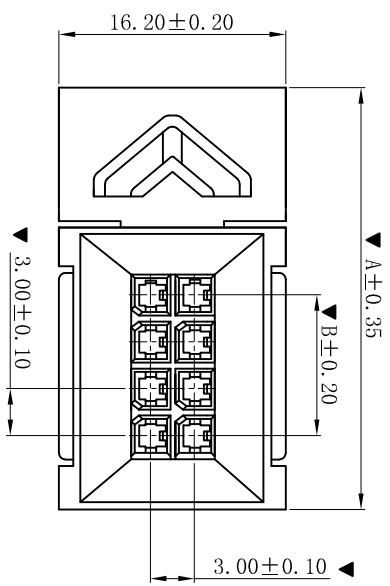

RoHS

- SPECIFICATIONS
- Voltage rating: 250V AC, DC
 - Current rating: 5A, AC, DC
 - Withstanding Voltage: 1500V AC/minute
 - Insulation resistance: 1000MΩ min
 - Temperature range: -25° C~+85° C
- HOUSING
- Part No. : H3000-2xNP
 - Poles : 02-24P
 - Housing Material : PA66 UL94V-2 Black
 - The Dimension Marked “▼” Must Be Recorded

Poles	Dimensions (mm)			
	A	B	C	D
2x02	22.84	3.00	14.85	20.85
2x03	25.84	6.00	17.85	23.85
2x04	28.84	9.00	20.85	26.85
2x05	31.84	12.00	23.85	29.85
2x06	34.84	15.00	26.85	32.85
2x07	37.84	18.00	29.85	35.85
2x08	40.84	21.00	32.85	38.85
2x09	43.84	24.00	35.85	41.85
2x10	46.84	27.00	38.85	44.85
2x11	49.84	30.00	41.85	47.85
2x12	52.84	33.00	44.85	50.85

版次 REV.	说明 DESCRIPTION	日期 DATE	承认 APPRO.
1			

投影法 Projection	品名 (PART NAME)	料号 (PART NO)	状态码
第一角 1:1	Molex 3.00mm Female 喇叭口 Housing Connector Series	H3000-2xNP	C
单位 Unit	大小/Size	页码/Sheet	
MM	A4	1/1	
版本/Rev			
D			