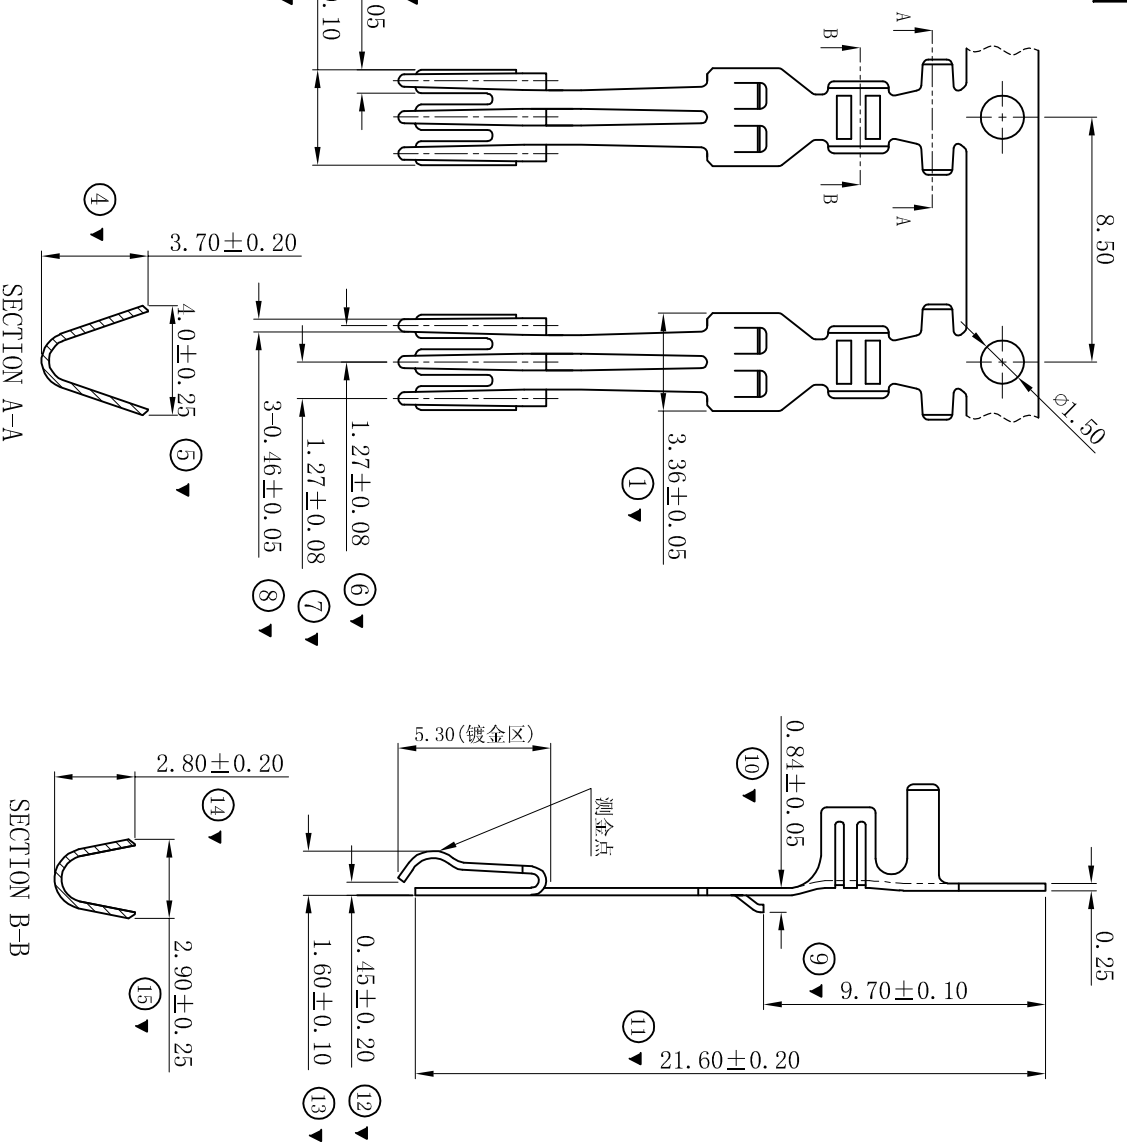

ROHS

- SPECIFICATIONS
- Voltage rating: 250V AC, DC
 - Current rating: 7A, AC, DC
 - Withstanding Voltage: 1500V AC/minute
 - Temperature range: -25°C+85°C
 - Contact resistance: 20mΩ max
- TERMINAL
- Part No.: T3811PG
 - Applicable wire: AWG#18-#20
 - Material: Phosphor Bronze
 - Finish: Gold-Flash
 - The Dimension Marked "▼" Must Be Recorded